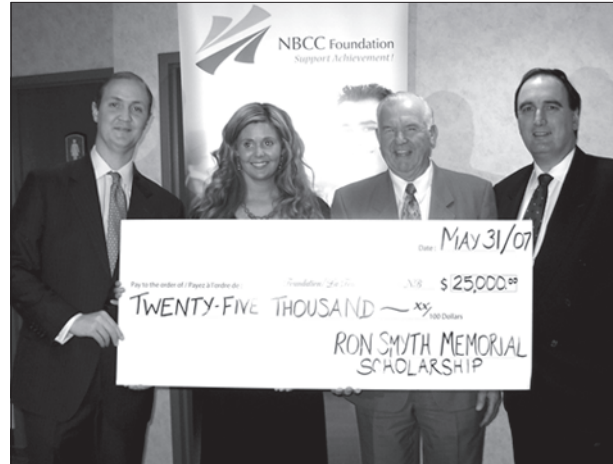

Donation of $25,000 from the Ron Smyth Memorial Scholarship Fund

*Left to right:
Jamie and Lesley Smyth, children of the late
Ron Smyth; Leopold Belliveau, Regional
Campaign Chair; Graham Sheppard, Principal,
NBCC – Moncton Campus*

**New Brunswick Community
College Foundation**
Major Fundraising Campaign

THANK YOU

to our donors for
supporting achievement
in our students
by giving to the
NBCC Bursary Fund.